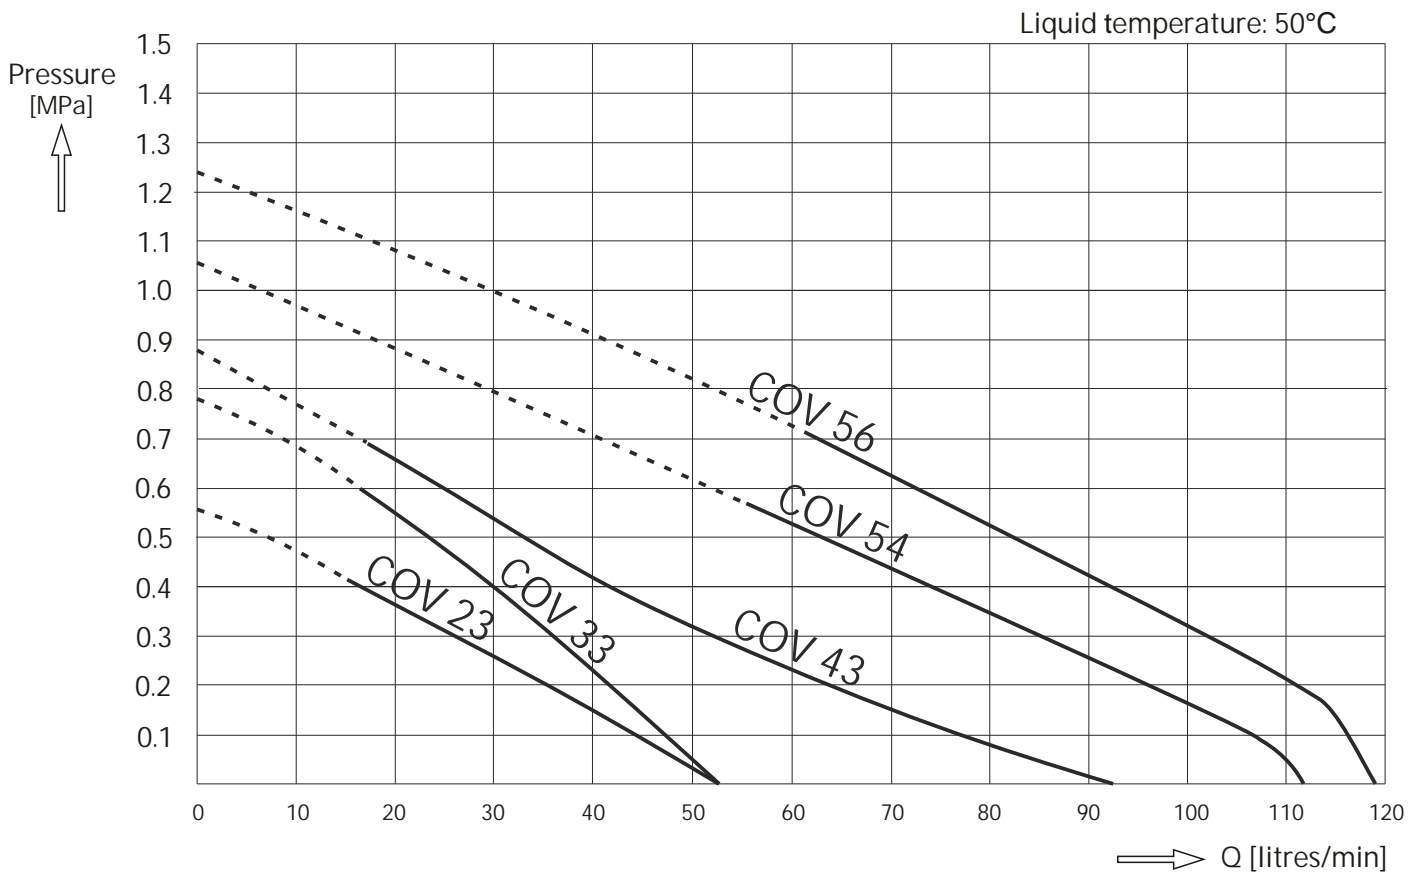

# Performance Curves - COV High Pressure Pumps

— Continuous Duty  
- - - Short Term Duty

COV 23  
COV 33  
COV 43  
COV 54  
COV 56